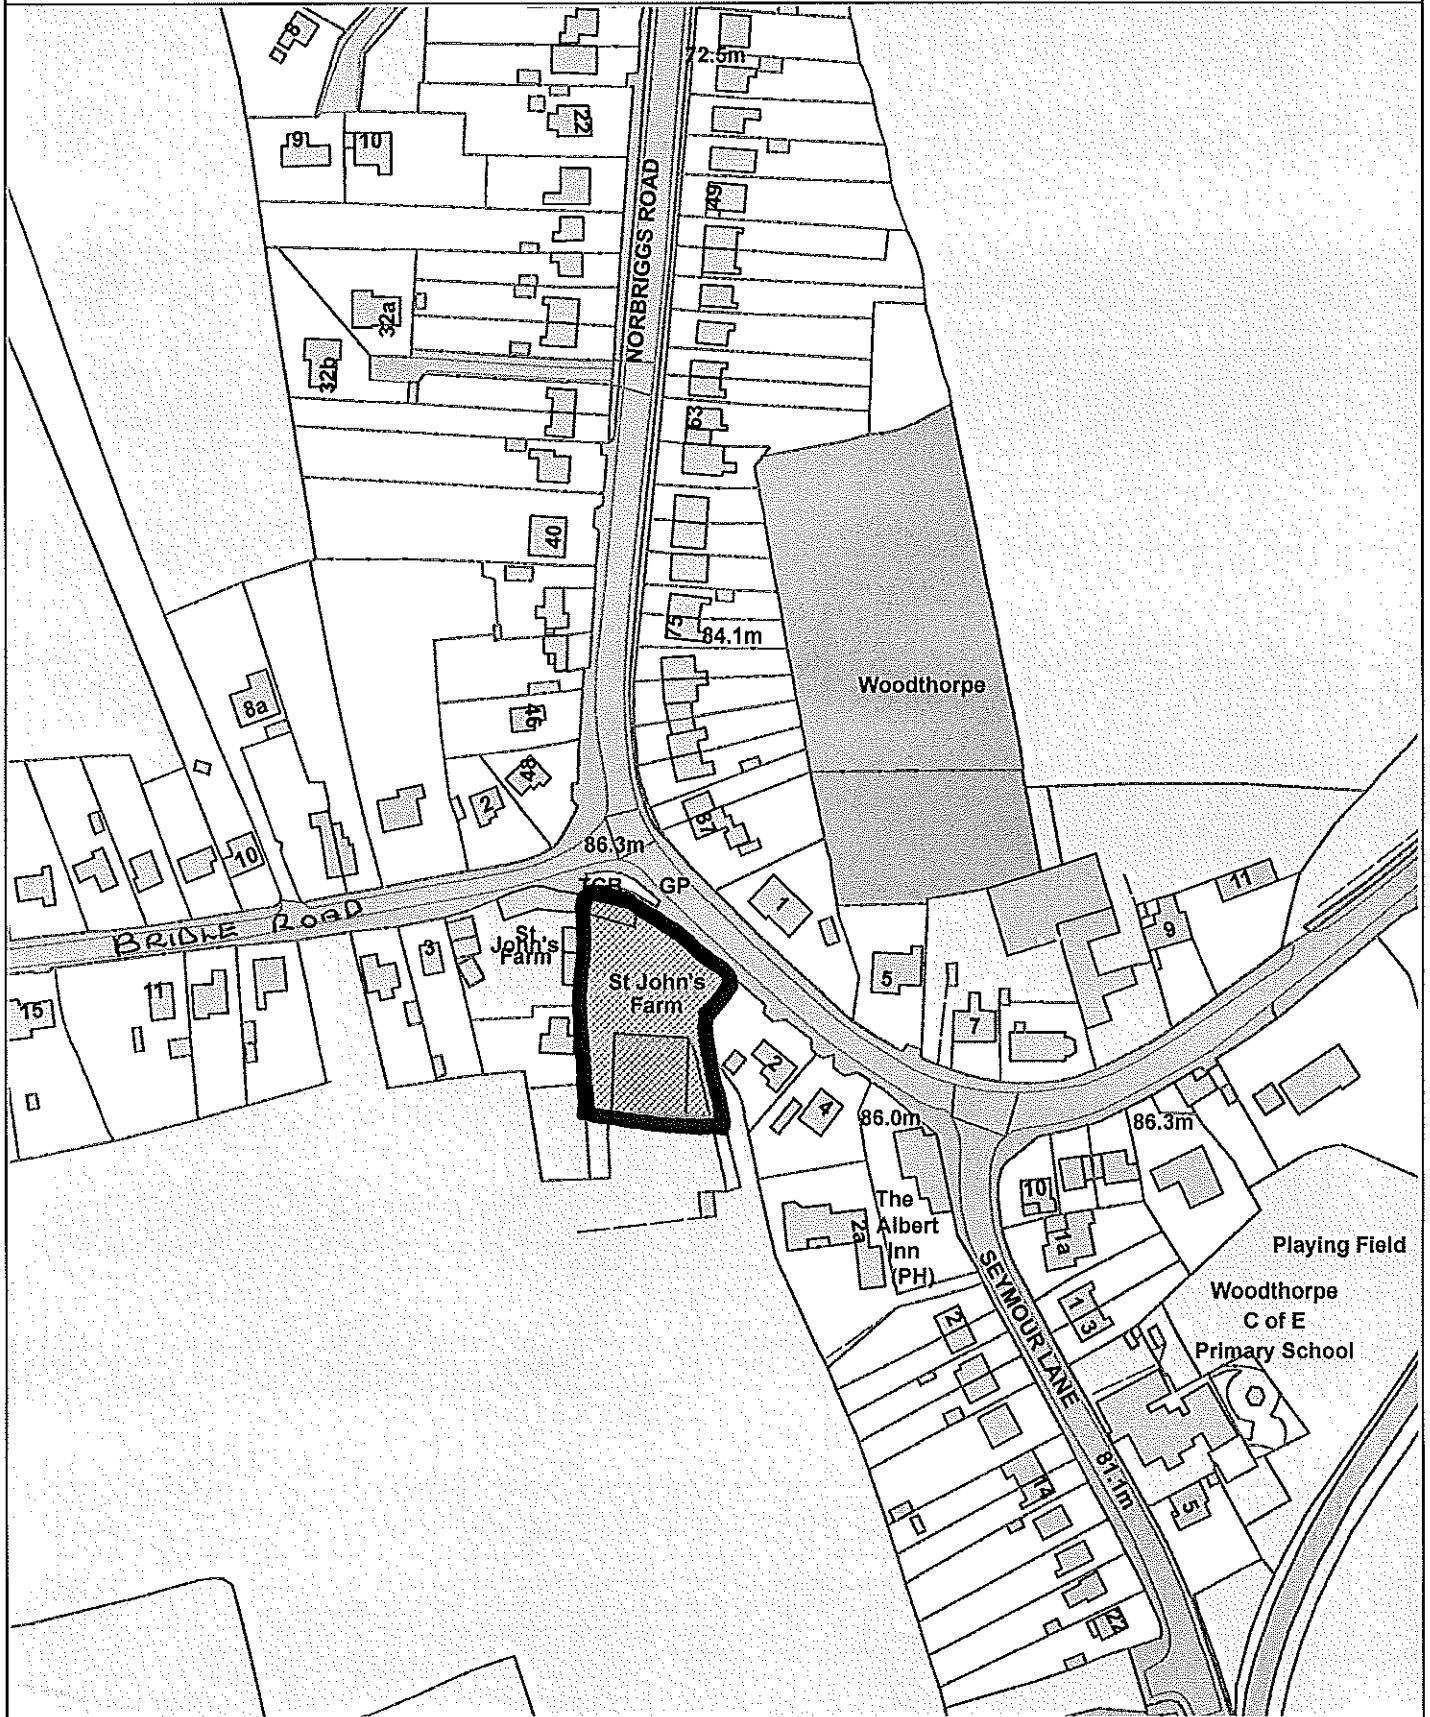

PLAN - CHE/17/00634/OUT - 1 Bridle Road

Reproduced from the Ordnance Survey map with the permission of the Controller of Her Majesty's Stationery Office © Crown Copyright 2012. Unauthorised reproduction infringes Crown Copyright and may lead to prosecution or civil proceedings. Chesterfield Borough Council Licence No. 100018505 (2017)

Scale 1:1887